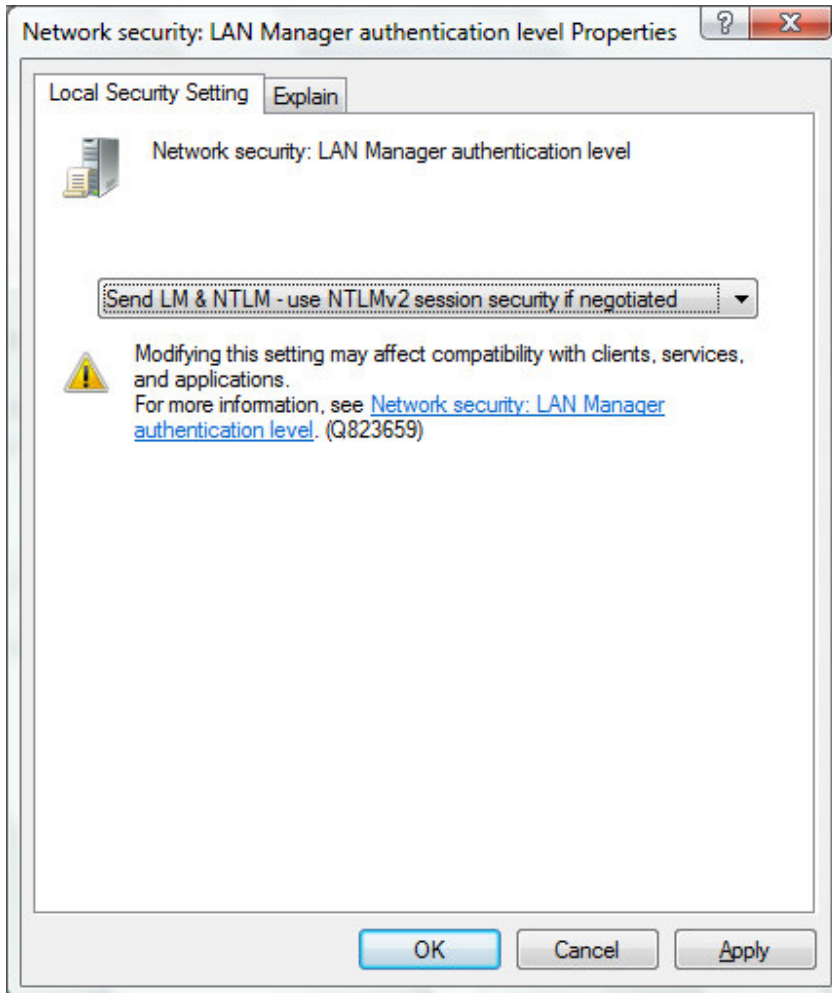

Q1. How to Get Vista To Map Drive For AeroDrive Internet File Server v3.x

For Vista Business / Ultimate / Enterprise Edition

1. If you're using Vista Professional / Business/ Ultimate Edition, please open Run Command and type "secpol.msc"

2. Type continue when prompted by Windows
3. Navigate to "Local Policies -> Security Options" in left panel and select "Network Security : Lan Manager authentication level" in the right panel.

4. Change "LM and NTLM – use NTLMv2 session security if negotiated"