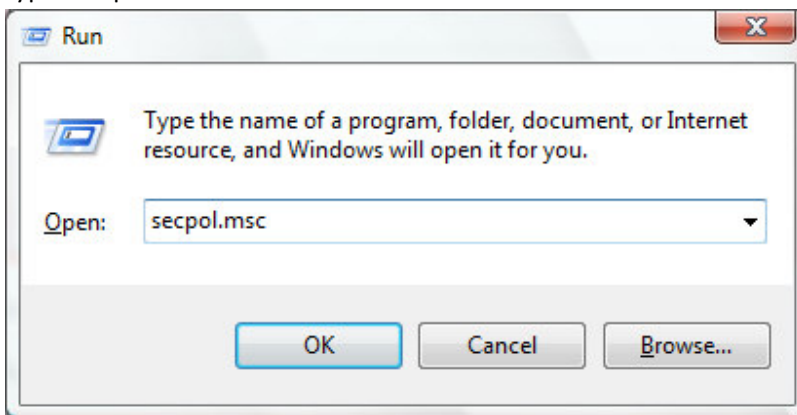

2. Type continue when prompted by Windows
3. Navigate to "Local Policies -> Security Options" in left panel and select "Network Security : Lan Manager authentication level" in the right panel.

4. Change "LM and NTLM – use NTLMv2 session security if negotiated"