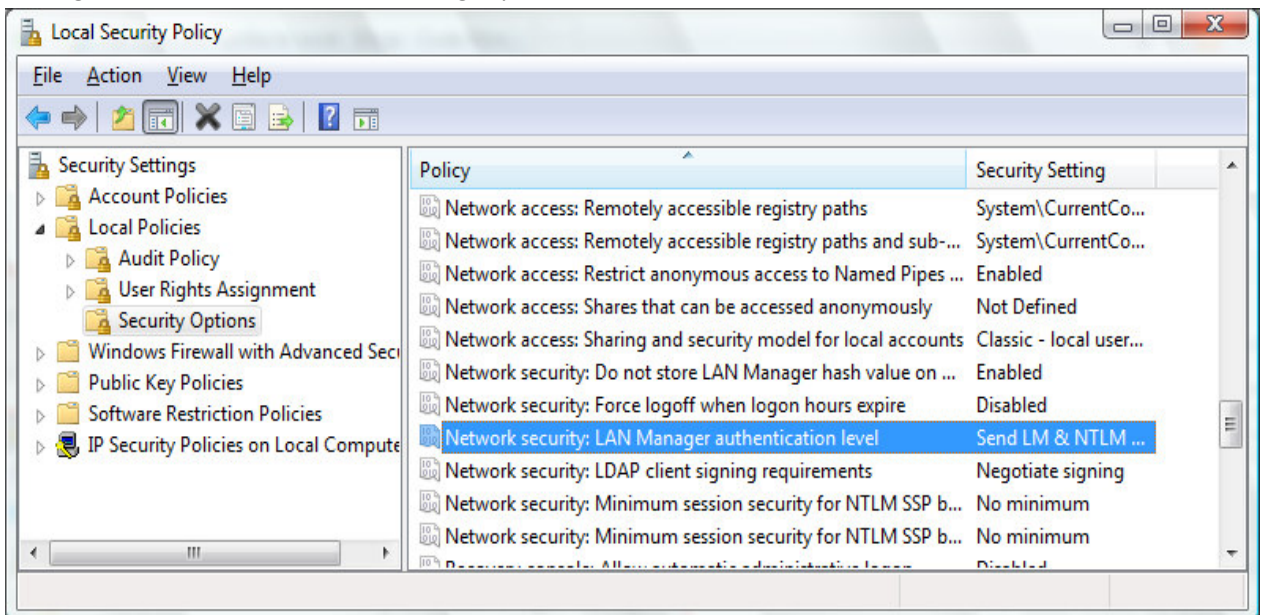

Q1. How to Get Vista To Map Drive For AeroDrive Internet File Server v3.x

For Vista Business / Ultimate / Enterprise Edition

1. If you're using Vista Professional / Business/ Ultimate Edition, please open Run Command and type "secpol.msc"

2. Type continue when prompted by Windows
3. Navigate to "Local Policies -> Security Options" in left panel and select "Network Security : Lan Manager authentication level" in the right panel.

4. Change "LM and NTLM – use NTLMv2 session security if negotiated"

For Vista Home Basic / Premium Edition

Download a registry file to your vista at

http://www.aerodrive.com/aero_vista.reg

and execute the download file by double click and **RESTART your computer** and it's done.